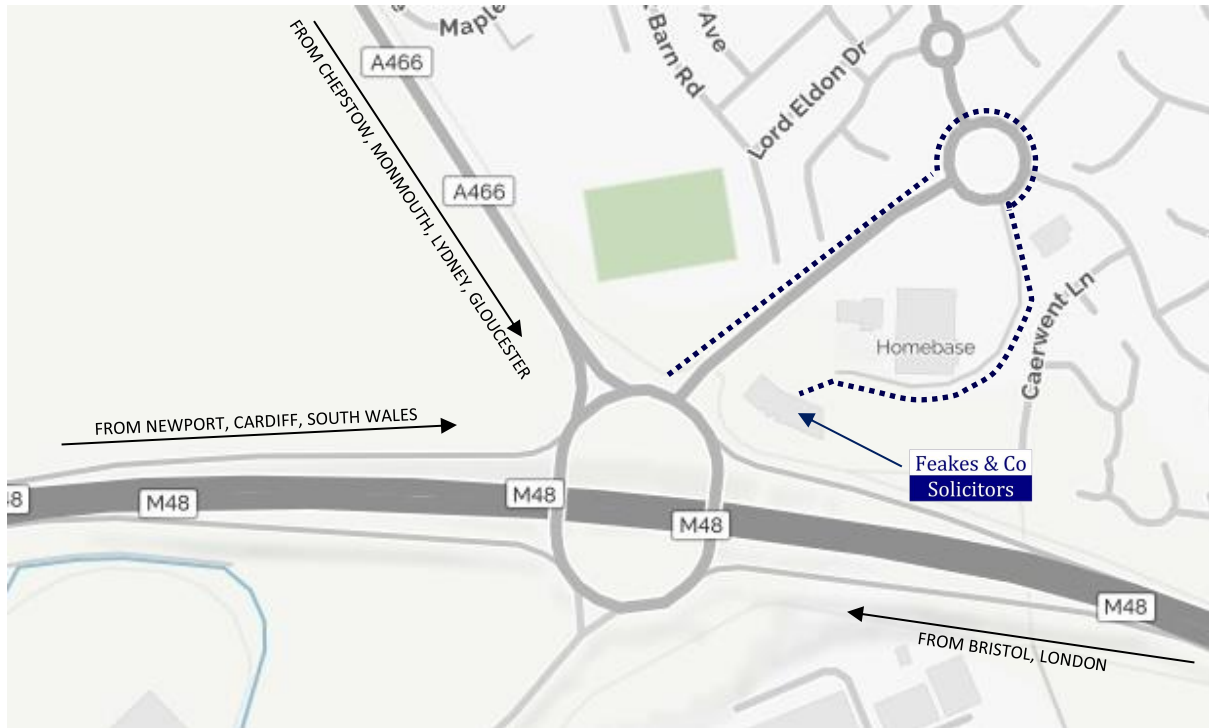

Map and directions to office

We are at Basepoint Business Centre, Riverside Court, Beaufort Park, Chepstow, Monmouthshire NP16 5UH

Directions:

From *Chepstow, Monmouth, Lydney and Gloucester* join the A466 (Wye Valley Link Road) at the High Beech roundabout and travel towards the Severn Bridge; at the Newhouse (M48 J2) roundabout, turn left (following a sign to Thornwell)

From *Newport, Cardiff, South Wales* take the M48 east towards Chepstow (M4 J23); leave the M48 at J2, following signs for Chepstow; at the roundabout, take the second exit (following a sign to Thornwell)

From *Bristol and London* take the M48 west towards Chepstow (M4 J21); leave the M48 at J2, following signs for Chepstow; at the roundabout, take the third exit (following a sign to Thornwell)

In all cases:

At the next roundabout take the fourth exit, going between Tesco Express on your left and Homebase on your right; follow the road all the way up the hill to the Basepoint car park.

**Feakes & Co**

Riverside Court, Beaufort Park, Chepstow, Monmouthshire NP16 5UH  
Tel: 01291 639280 | Fax: 01291 606076 | [www.feakes-legal.com](http://www.feakes-legal.com)